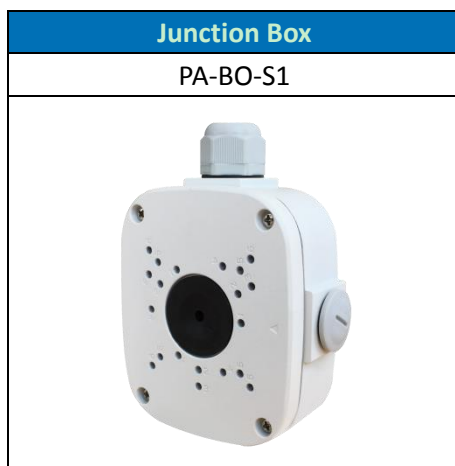

Accessories (optional)

JF TECH Co.,Ltd.
Headquarters(Hangzhou):
Building 9, Yinhu Innovation Center, Hangzhou, China
Business Center(Shenzhen):
A 7th Floor, Block Sakata 5 Avenue and Chong Hing Times Tower Shenzhen
All Rights Reserved • Specifications subject to change without notice.

Website:<http://www.jftech.com>
Tel:+86-0571-23271188
Tel:+86-0755-32898088