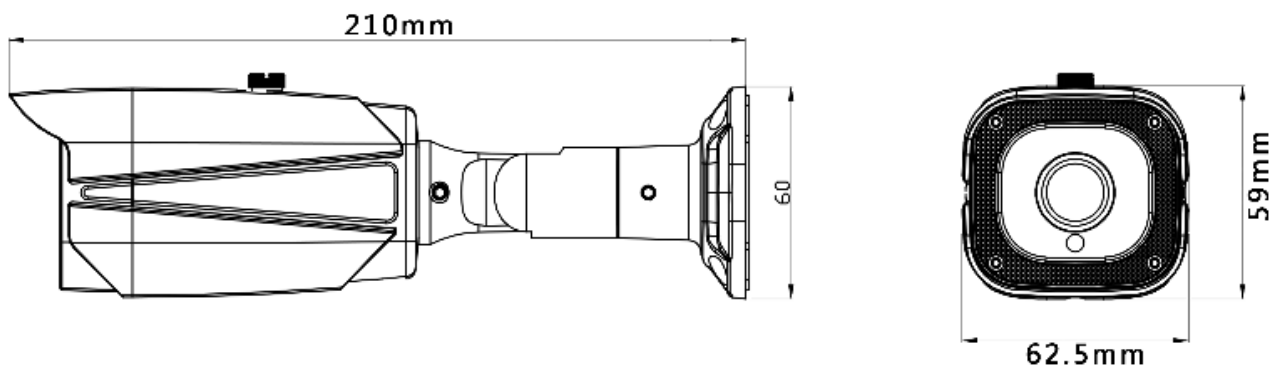

### Specification

Camera	
Model	JF-IPC-ED6380L-IR2
Image Sensor	1/2 " 8MP CMOS
Min.illumination	0.01Lux@F1.2(Color)/0.001Lux@F1.2(B/W)
Lens	4.5mm
Day/Night	IR CUT
Wide Dynamic Range	DWDR
Max.IR Distance	30m
Video Compression	H.265+/H.265/H.264+/H.264
Multi-streaming	Dual-stream
Frame Rate	4K@15fps/5MP@25fps
Intelligent Video	Tripwire, Intrusion, MissingObject
Compatibility	ONVIF
Interface	
Audio In/Out	1/0
Memory Slot	--
Alarm In/Out	--
General	
Ingress Protection	IP67
Working Temperature	-20℃~+65℃
Material	ABS plastic+Metal
Power	DC12V±10%,PoE

### Dimensions