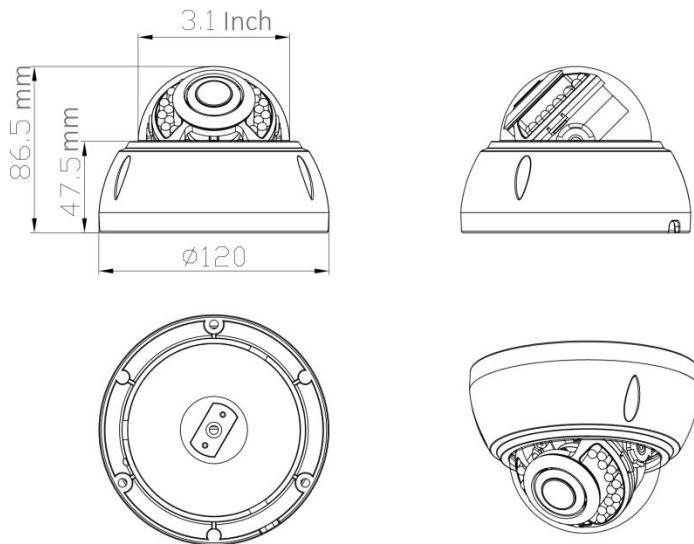

JF-IPC-BM2351L-IR2

5MP Lite Network Dome Camera

Features

- ◆ 5MP@15fps/4MP@25fps
- ◆ HD lens:3.6mm (6mm optional)
- ◆ Support ONVIF(profile S)
- ◆ Support H.265+/H.265/H.264+/H.264 Video compressions, multi-level video quality configuration;
- ◆ Support intelligent video: Tripwire, Intrusion, Scene Change, Abandoned/Missing Object;
- ◆ Protection level is IP66, IK10(optional);
- ◆ Supporting WEB, VMS, MYEYE platform;
- ◆ Support mobile phone monitoring (IOS, Android);

Specification

Camera	
Model	JF-IPC-BM2351L-IR2
Image Sensor	1/2.5" 5MP CMOS
Min.illumination	0.01Lux@F1.2(Color)/0.001Lux@F1.2(B/W)
Lens	3.6mm (6mm optional)
Day/Night	IR CUT
Wide Dynamic Range	DWDR
Max.IR Distance	30m
Video Compression	H.265+/H.265/H.264+/H.264
Multi-streaming	Dual-stream
Frame Rate	5MP@15fps/4MP@25fps
Intelligent Video	Tripwire, Intrusion, Scene Change, Abandoned/Missing Object;
Compatibility	ONVIF
Interface	
Audio In/Out	1/0
Memory Slot	--
Alarm In/Out	--
General	
Ingress Protection	IP66,IK10(optional)
Working Temperature	-20℃~+65℃
Material	Plastic
Power	DC12V±10%,PoE

JF-IPC-BM2351L-IR2

5MP Lite Network Dome Camera

Dimensions

Accessories (optional)

Bracket	Junction Box
PA-BR-W2	PA-BO-C1
	

JF TECH Co.,Ltd.
Headquarters(Hangzhou):
Building 9, Yinhu Innovation Center, Hangzhou, China
Business Center(Shenzhen):
A 7th Floor, Block Sakata 5 Avenue and Chong Hing Times Tower Shenzhen
All Rights Reserved • Specifications subject to change without notice.