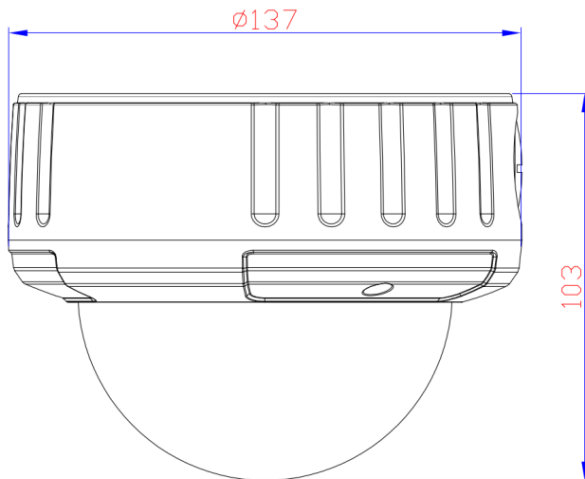

### Specification

Camera	
Model	JF-IPC-BA4240-IR3-AF
Image Sensor	1/3" 4MP CMOS
Min.illumination	0.01Lux@F1.2(Color)/0.001Lux@F1.2(B/W)
Lens	2.8-12mm
Day/Night	IR CUT
Wide Dynamic Range	120dB
Max.IR Distance	40m
Video Compression	H.265+/H.265/H.264+/H.264
Multi-streaming	Dual-stream
Frame Rate	4MP@25fps/3MP@25fps
Intelligent Video	Tripwire,Intrusion,SceneChange,Abandoned/MissingObject
Compatibility	ONVIF
Interface	
Audio In/Out	1/1
Memory Slot	SD, Max 128G
Alarm In/Out	2/1
General	
Ingress Protection	IP66,IK10
Working Temperature	-20℃~+65℃
Material	Metal
Power	DC12V±10%,PoE

### Dimensions