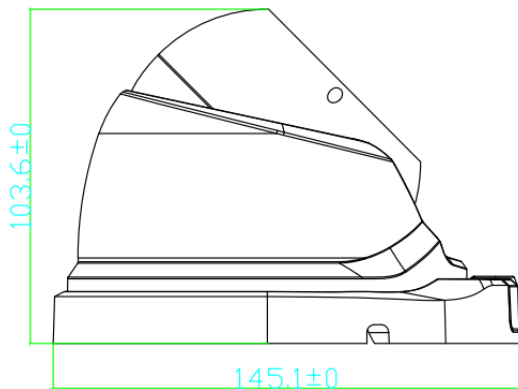

## Specification

Camera	
Model	JF-IPC-HEB2321-IR3-AF
Image Sensor	1/2.9" 1080P CMOS
Min.illumination	0.01Lux@F1.2(Color)/0.001Lux@F1.2(B/W)
Lens	2.8-12mm
Day/Night	IR CUT
Wide Dynamic Range	DWDR
Max.IR Distance	40m
Video Compression	H.265+/H.265/H.264+/H.264
Multi-streaming	Dual-stream
Frame Rate	1080P@25fps
Intelligent Video	Tripwire, Intrusion, MissingObject
Compatibility	ONVIF
Interface	
Audio In/Out	1/1
Memory Slot	--
Alarm In/Out	2/1
General	
Ingress Protection	IP67
Working Temperature	-20℃~+65℃
Material	Metal
Power	DC12V±10%,PoE

## Dimensions