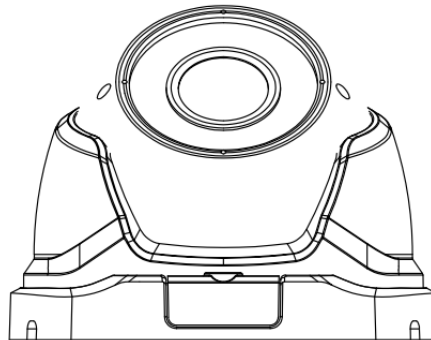

## Specification

Camera	
Model	JF-IPC-HEB2321-IR3-AF
Image Sensor	1/2.9" 1080P CMOS
Min.illumination	0.01Lux@F1.2(Color)/0.001Lux@F1.2(B/W)
Lens	2.8-12mm
Day/Night	IR CUT
Wide Dynamic Range	DWDR
Max.IR Distance	40m
Video Compression	H.265+/H.265/H.264+/H.264
Multi-streaming	Dual-stream
Frame Rate	1080P@25fps
Intelligent Video	Tripwire, Intrusion, MissingObject
Compatibility	ONVIF
Interface	
Audio In/Out	1/1
Memory Slot	--
Alarm In/Out	2/1
General	
Ingress Protection	IP67
Working Temperature	-20℃~+65℃
Material	Metal
Power	DC12V±10%,PoE

## Dimensions