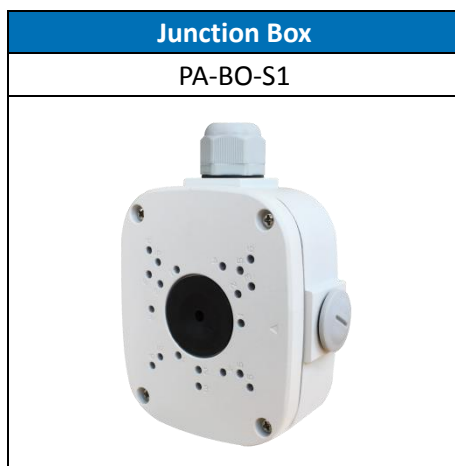

JF-IPC-EDB4240-IR3-AF

4MP WDR Network Bullet Camera

Features

- ◆ 4MP@25fps/3MP@25fps
- ◆ –AF: Motorized Zoom
- ◆ HD lens:2.8-12mm
- ◆ Support ONVIF(profile S)
- ◆ Support H.265+/H.265/H.264+/H.264 Video compression, multi-level video quality configuration;
- ◆ Support intelligent video: Tripwire, Intrusion, Scene Change, Abandoned/Missing Object;
- ◆ Protection level is IP67;
- ◆ Supporting WEB, VMS, MYEYE platform;
- ◆ Support mobile phone monitoring (IOS, Android);

Specification

Camera	
Model	JF-IPC-EDB4240-IR3-AF
Image Sensor	1/3" 4MP CMOS
Min.illumination	0.01Lux@F1.2(Color)/0.001Lux@F1.2(B/W)
Lens	2.8-12mm
Day/Night	IR CUT
Wide Dynamic Range	120dB
Max.IR Distance	40m
Video Compression	H.265+/H.265/H.264+/H.264
Multi-streaming	Dual-stream
Frame Rate	4MP@25fps/3MP@25fps
Intelligent Video	Tripwire,Intrusion,SceneChange,Abandoned/MissingObject
Compatibility	ONVIF
Interface	
Audio In/Out	1/1
Memory Slot	--
Alarm In/Out	2/1
General	
Ingress Protection	IP67
Working Temperature	-20℃~+65℃
Material	ABS plastic+Metal
Power	DC12V±10%,PoE

JF-IPC-EDB4240-IR3-AF

4MP WDR Network Bullet Camera

Dimensions

Accessories (optional)

JF TECH Co.,Ltd.

Headquarters(Hangzhou):

Building 9, Yinhu Innovation Center, Hangzhou, China

Business Center(Shenzhen):