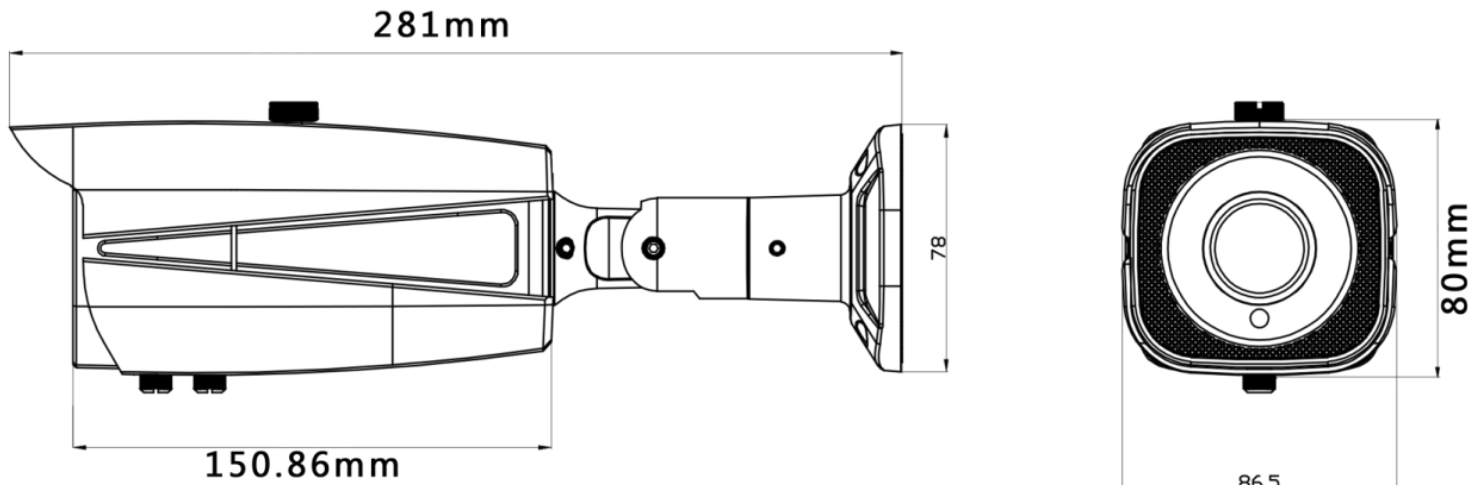

JF-IPC-EDB4240-IR3-AF

4MP WDR Network Bullet Camera

Dimensions

Accessories (optional)