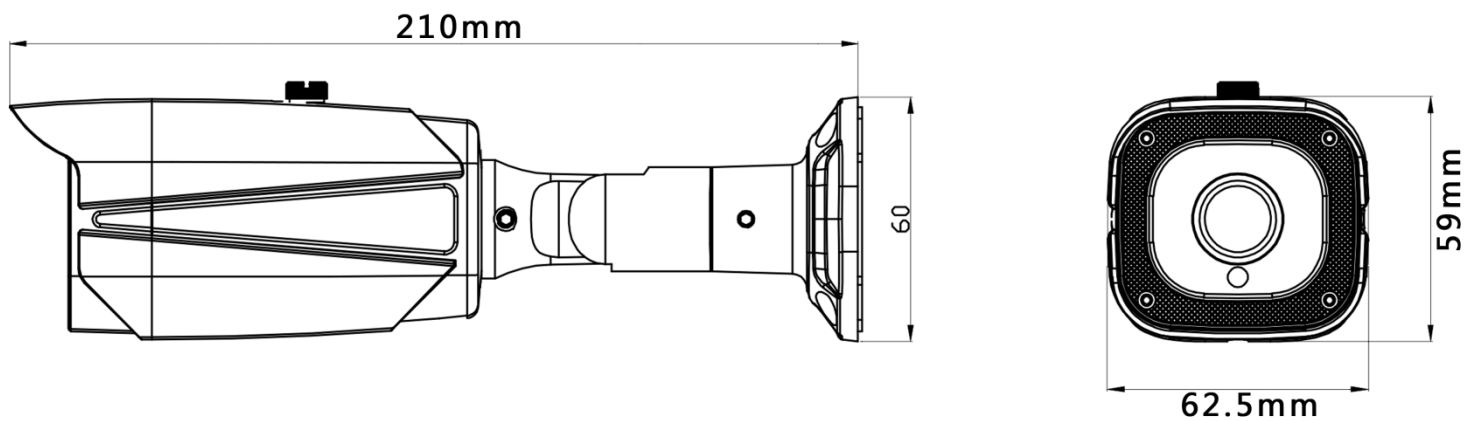

### Specification

| Camera              |                                          |
|---------------------|------------------------------------------|
| Model               | JF-IPC-ED4420-IR2-V2                     |
| Image Sensor        | 1/2.8" 1080P Exmor CMOS                  |
| Min.illumination    | 0.001Lux@F1.2(Color)/0.0001Lux@F1.2(B/W) |
| Lens                | 3.6mm (6mm optional)                     |
| Day/Night           | IR CUT                                   |
| Wide Dynamic Range  | 120dB                                    |
| Max.IR Distance     | 30m                                      |
| Video Compression   | H.265+/H.265/H.264+/H.264                |
| Multi-streaming     | Dual-stream                              |
| Frame Rate          | 1080P@25fps                              |
| Intelligent Video   | Tripwire, Intrusion, MissingObject       |
| Compatibility       | ONVIF                                    |
| Interface           |                                          |
| Audio In/Out        | --                                       |
| Memory Slot         | --                                       |
| Alarm In/Out        | --                                       |
| General             |                                          |
| Ingress Protection  | IP67                                     |
| Working Temperature | -20°C~+65°C                              |
| Material            | ABS plastic+Metal                        |
| Power               | DC12V±10%,PoE                            |

## Dimensions